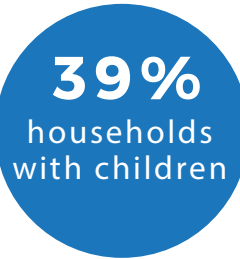

SERVICE AREA: 77,144 RESIDENTS

BRANCH STATISTICS FY24

152,677
visits

439,825
items checked out

22,840
people attended
programs

23,648
computer sessions

360,919
wi-fi sessions

BRANCH HIGHLIGHTS

- Weekly Kindergarten Readiness Storytimes
- Information Help
- Discovery Dock Children's Area
- Club 1117 Teen Area
- 39 Public Computers including Computer Lab
- Indoor and Outdoor Wi-Fi Access
- Creation Station
- Memory Lab
- Community Outreach
- Caring Cupboard with Free Pantry Items
- EV Charging Stations
- Meeting Room Available for Public Use
-Capacity: 222