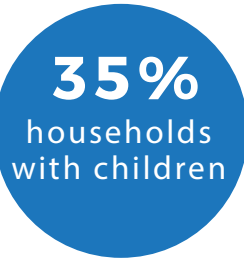

MARYLAND CITY AT RUSSET LIBRARY

3501 Russett Common | Laurel | 410-222-1070

SERVICE AREA: 20,575 RESIDENTS

BRANCH STATISTICS FY24

78,183
visits

77,309
items checked out

8,279
people attended
programs

10,324
computer sessions

134,898
wi-fi sessions

BRANCH HIGHLIGHTS

- Weekly Kindergarten Readiness Storytimes
- Information Help
- One-on-One Technology Assistance
- Study Pod
- Discovery Dock Children's Area
- Club 1117 Teen Area
- The Next Chapter Senior Space
- 12 Public Computers
- Indoor and Outdoor Wi-Fi Access
- Citizenship Corner
- Community Outreach and Partnerships
- Birding Kits for Checkout
- Caring Cupboard with Free Pantry Items
- Supported by Laurel Racetrack Impact Fund
- Meeting Room Available for Public Use
  -Capacity: 117

OPENED IN 1998
15,214 SQUARE FEET
SERVING THE COMMUNITY SINCE 1978

BRANCH HOURS

Monday - Thursday: 10 am to 8 pm
Friday - Saturday: 10 am to 5 pm
Sunday: Closed

Branch Manager: Darnice Jasper