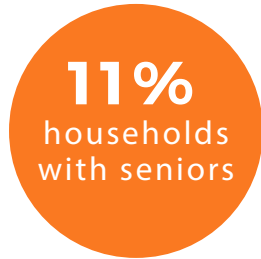

MARYLAND CITY AT RUSSET LIBRARY

3501 Russett Common | Laurel | 410-222-1070

SERVICE AREA: 20,575 RESIDENTS

BRANCH STATISTICS FY24

78,183
visits

77,309
items checked out

8,279
people attended
programs

10,324
computer sessions

134,898
wi-fi sessions

BRANCH HIGHLIGHTS

- Weekly Kindergarten Readiness Storytimes
- Information Help
- One-on-One Technology Assistance
- Study Pod
- Discovery Dock Children's Area
- Club 1117 Teen Area
- The Next Chapter Senior Space
- 12 Public Computers
- Indoor and Outdoor Wi-Fi Access
- Citizenship Corner
- Community Outreach and Partnerships
- Birding Kits for Checkout
- Caring Cupboard with Free Pantry Items
- Supported by Laurel Racetrack Impact Fund
- Meeting Room Available for Public Use
  -Capacity: 117

OPENED IN 1998
15,214 SQUARE FEET
SERVING THE COMMUNITY SINCE 1978

BRANCH HOURS

Monday - Thursday: 10 am to 8 pm
Friday - Saturday: 10 am to 5 pm
Sunday: Closed

Branch Manager: Darnice Jasper