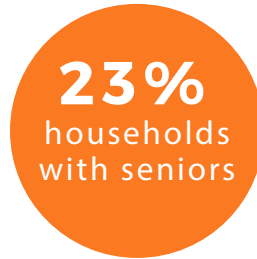

## BRANCH STATISTICS FY24

**48,656**  
visits

**98,992**  
items checked out

**6,747**  
people attended  
programs

**7,315**  
computer sessions

**74,054**  
wi-fi sessions